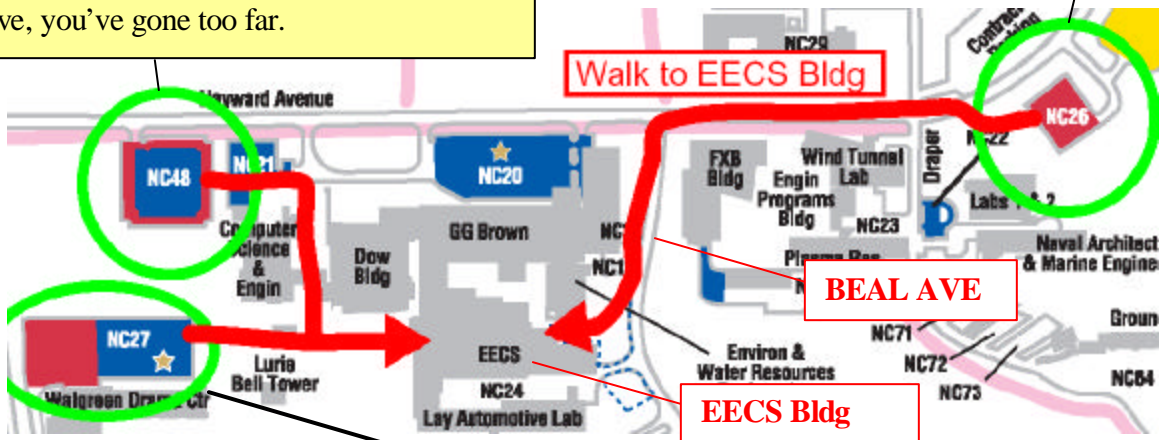

Directions to EECS Bldg from US-23

University of Michigan (North Campus)
1301 Beal Avenue, EECS Building, Room 1005
Ann Arbor, Michigan 48109-2122

NC26:
Take Plymouth Rd Exit (EXIT 41) toward Ann Arbor (East). Go past Green Road and turn left on Huron Pkwy. Turn right onto Hubbard Road and veer left to Hayward St. Immediately after, turn into the Parking lot on the left (proceed to the end closer to EECS Bldg). If you get to Beal Ave, you've gone too far.

NC48:
Take Plymouth Rd Exit (EXIT 41) toward Ann Arbor (East). Go past Green Road and turn left on Huron Pkwy. Turn right onto Hubbard Road and veer left to Hayward St. Go past Beal Ave on the left and Parking lot is on the left just before reaching Murfin Ave. If you get to Murfin Ave, you've gone too far.

NC27:
Take Plymouth Rd Exit (EXIT 41) toward Ann Arbor (East). Go past Green Road and turn left on Huron Pkwy. Turn right onto Hubbard Road and veer left to Hayward St. Proceed all the way to Murfin Ave and turn left. The parking lot is on the left before reaching the bottom of the hill. If you get to Bonisteel Blvd, you've gone too far.