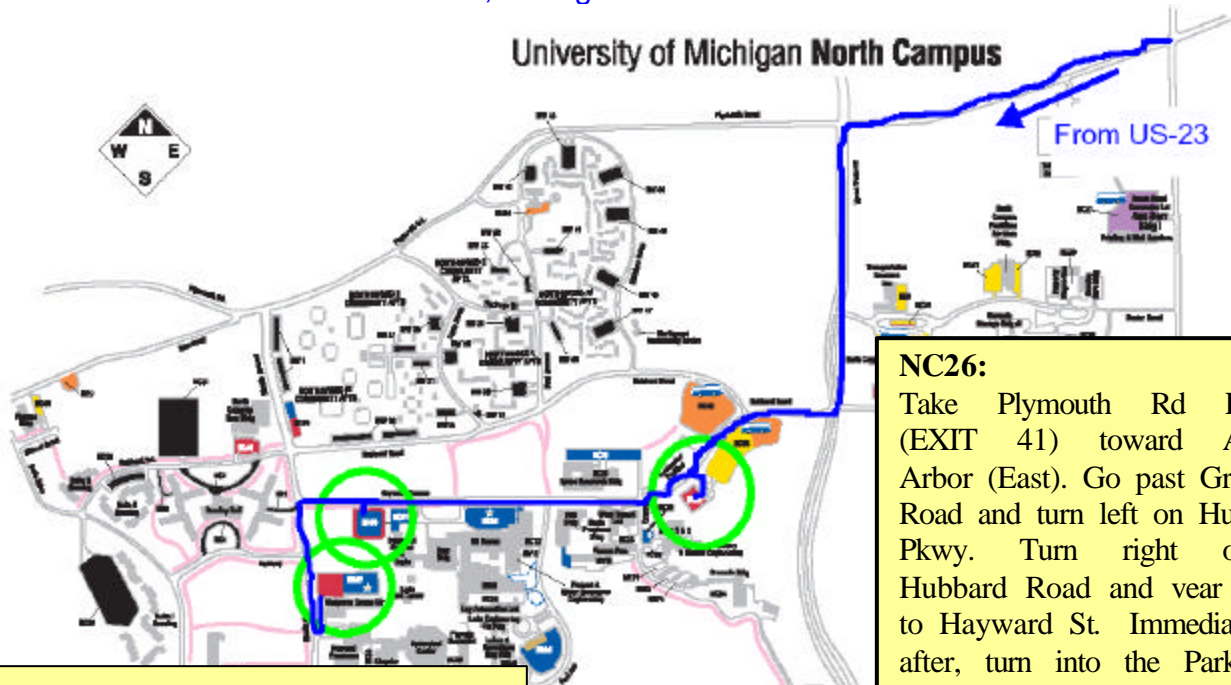

Directions to EECS Bldg from US-23

University of Michigan (North Campus)
1301 Beal Avenue, EECS Building, Room 1005
Ann Arbor, Michigan 48109-2122

NC26:
Take Plymouth Rd Exit (EXIT 41) toward Ann Arbor (East). Go past Green Road and turn left on Huron Pkwy. Turn right onto Hubbard Road and veer left to Hayward St. Immediately after, turn into the Parking lot on the left (proceed to the end closer to EECS Bldg). If you get to Beal Ave, you've gone too far.

NC48:
Take Plymouth Rd Exit (EXIT 41) toward Ann Arbor (East). Go past Green Road and turn left on Huron Pkwy. Turn right onto Hubbard Road and veer left to Hayward St. Go past Beal Ave on the left and Parking lot is on the left just before reaching Murfin Ave. If you get to Murfin Ave, you've gone too far.

NC27:
Take Plymouth Rd Exit (EXIT 41) toward Ann Arbor (East). Go past Green Road and turn left on Huron Pkwy. Turn right onto Hubbard Road and veer left to Hayward St. Proceed all the way to Murfin Ave and turn left. The parking lot is on the left before reaching the bottom of the hill. If you get to Bonisteel Blvd, you've gone too far.