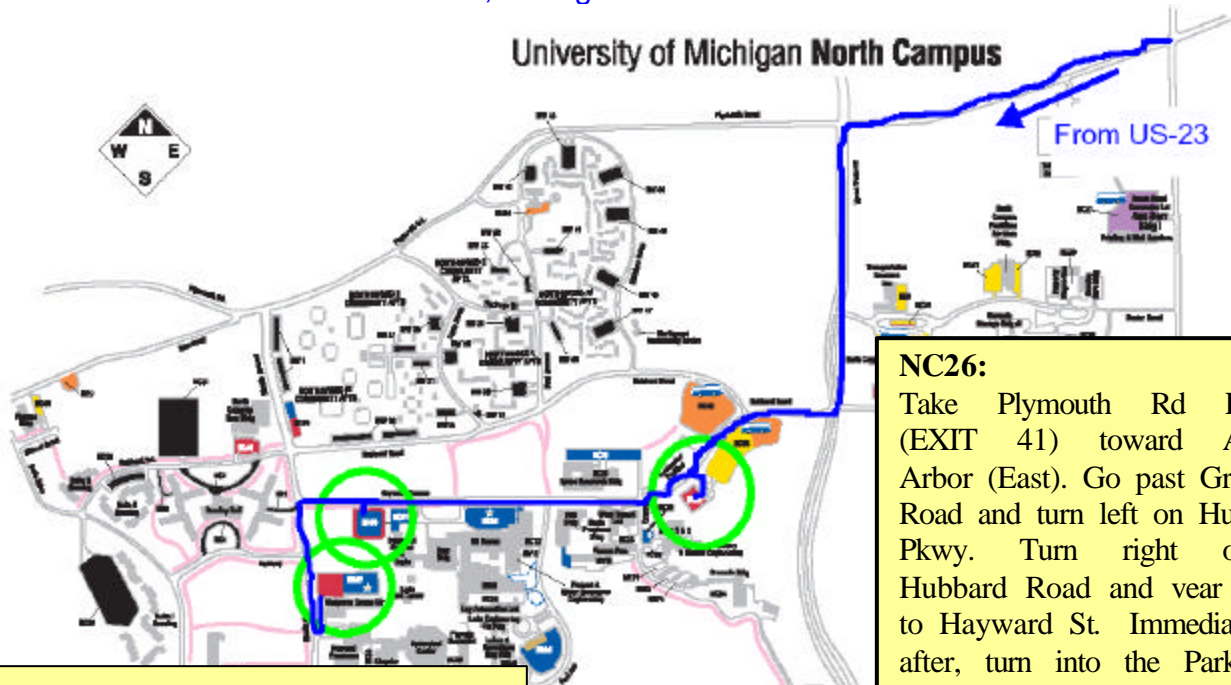

Directions to EECS Bldg from US-23

University of Michigan (North Campus)
1301 Beal Avenue, EECS Building
Ann Arbor, Michigan 48109-2122

NC26:
Take Plymouth Rd Exit (EXIT 41) toward Ann Arbor (East). Go past Green Road and turn left on Huron Pkwy. Turn right onto Hubbard Road and veer left to Hayward St. Immediately after, turn into the Parking lot on the left (proceed to the end closer to EECS Bldg). If you get to Beal Ave, you've gone too far.

NC48:
Take Plymouth Rd Exit (EXIT 41) toward Ann Arbor (East). Go past Green Road and turn left on Huron Pkwy. Turn right onto Hubbard Road and veer left to Hayward St. Go past Beal Ave on the left and Parking lot is on the left just before reaching Murfin Ave. If you get to Murfin Ave, you've gone too far.

NC27:
Take Plymouth Rd Exit (EXIT 41) toward Ann Arbor (East). Go past Green Road and turn left on Huron Pkwy. Turn right onto Hubbard Road and veer left to Hayward St. Proceed all the way to Murfin Ave and turn left. The parking lot is on the left before reaching the bottom of the hill. If you get to Bonisteel Blvd, you've gone too far.