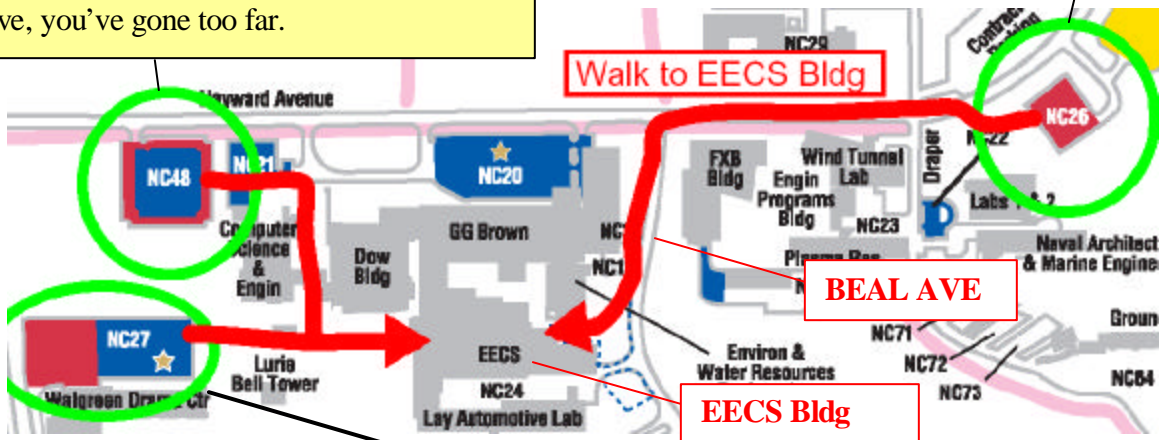

Directions to EECS Bldg from US-23

University of Michigan (North Campus)
1301 Beal Avenue, EECS Building
Ann Arbor, Michigan 48109-2122

NC26:
Take Plymouth Rd Exit (EXIT 41) toward Ann Arbor (East). Go past Green Road and turn left on Huron Pkwy. Turn right onto Hubbard Road and veer left to Hayward St. Immediately after, turn into the Parking lot on the left (proceed to the end closer to EECS Bldg). If you get to Beal Ave, you've gone too far.

NC48:
Take Plymouth Rd Exit (EXIT 41) toward Ann Arbor (East). Go past Green Road and turn left on Huron Pkwy. Turn right onto Hubbard Road and veer left to Hayward St. Go past Beal Ave on the left and Parking lot is on the left just before reaching Murfin Ave. If you get to Murfin Ave, you've gone too far.

NC27:
Take Plymouth Rd Exit (EXIT 41) toward Ann Arbor (East). Go past Green Road and turn left on Huron Pkwy. Turn right onto Hubbard Road and veer left to Hayward St. Proceed all the way to Murfin Ave and turn left. The parking lot is on the left before reaching the bottom of the hill. If you get to Bonisteel Blvd, you've gone too far.